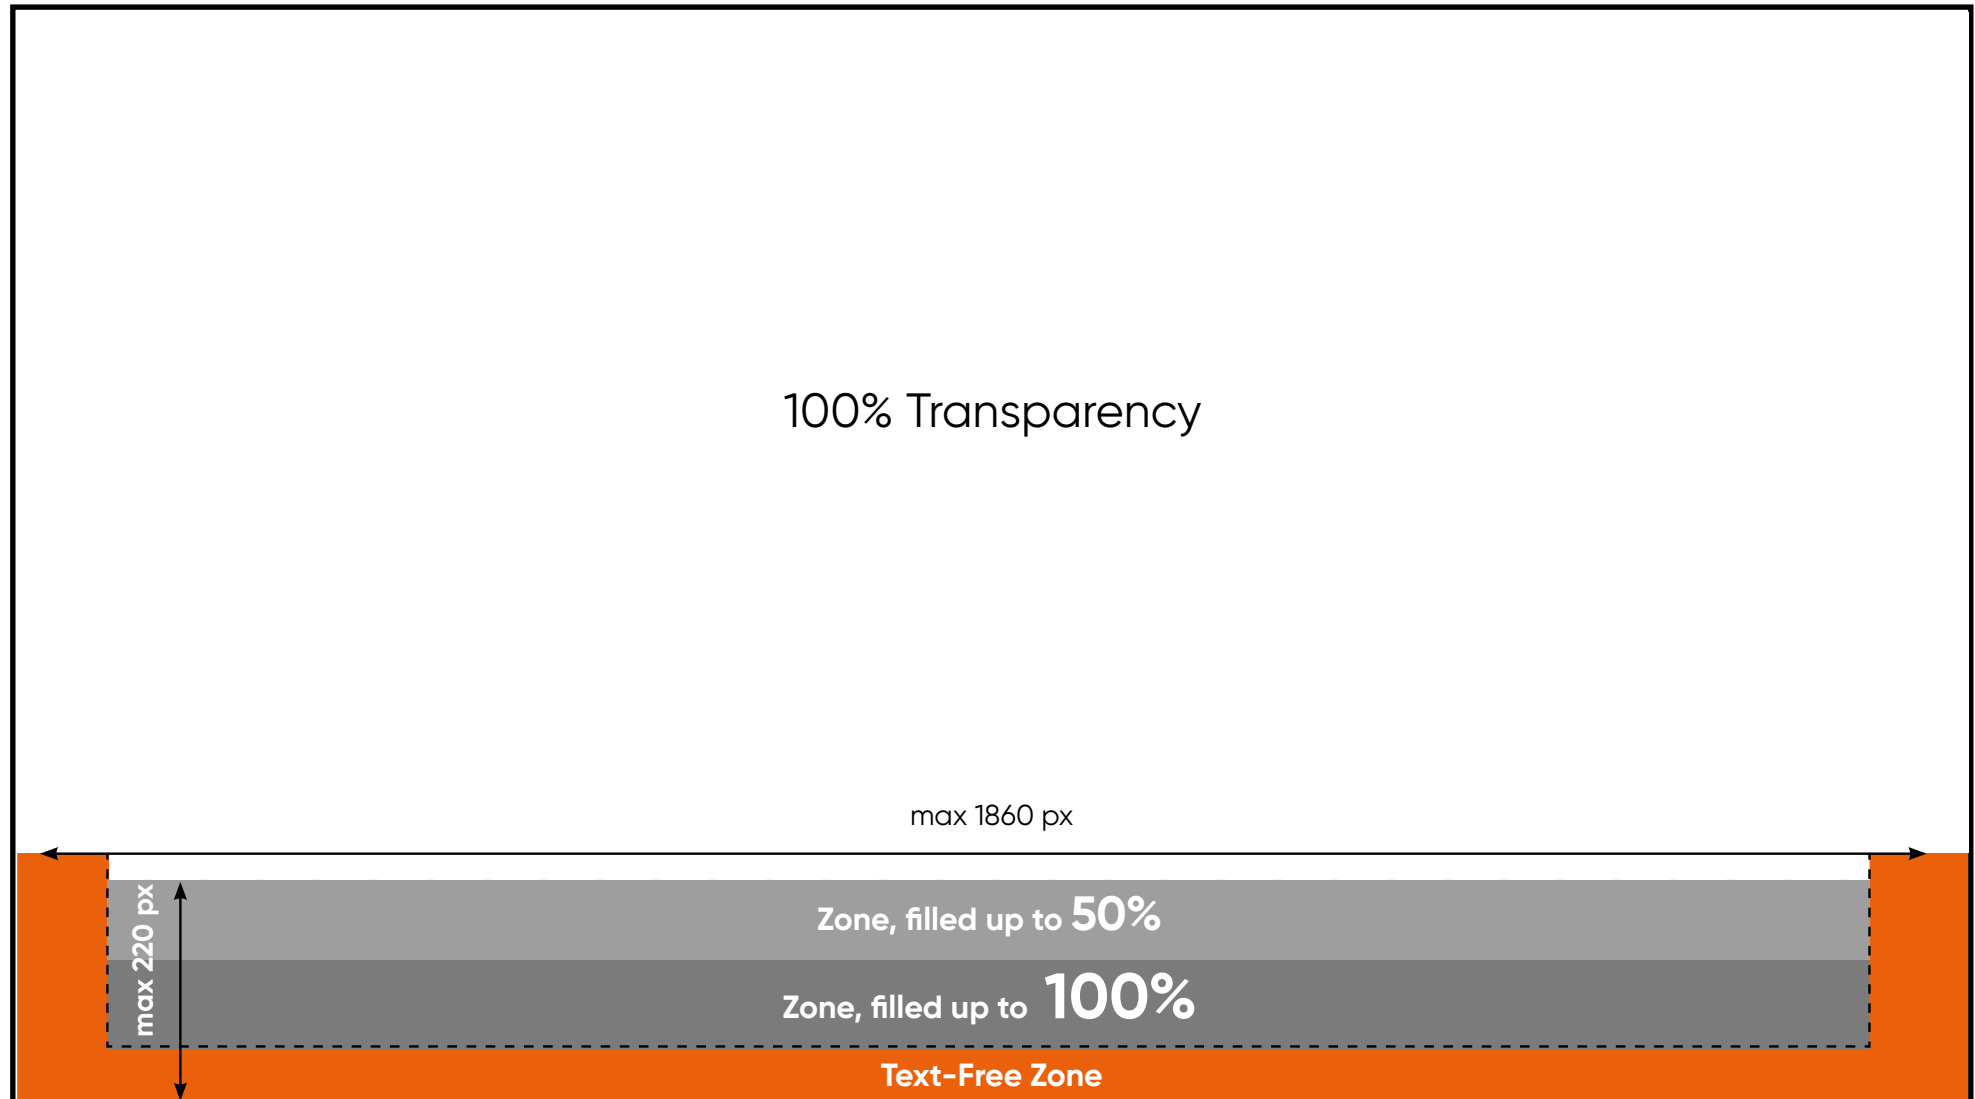

RECOMMENDATIONS FOR TV BANNER DEVELOPMENT

Be sure to check against the PSD template while working on the TV banner.

[Click here to download the template](#)

	✔ Acceptable	✘ Not Acceptable	? Reason
Picture Details	Large, clear	Small, noisy	The banner containing poorly visible and non-readable information will not bring the desired result
Text	Little	Plenty	
Font	Readable	Non-readable	
Safe Space	Text and main elements are within the safe space	Text and main elements are outside the safe space	Some devices crop safe space of the banner
Position	Bottom alignment, the height does not exceed 220 px	Located outside the designated space, the height exceeds 220 px	Some devices automatically hide the banner, which is located outside the designated space
File Size	< 400 kB	> 400 kB	The file will not be uploaded to the system
0%, 50% and 100% Zones in the Template	Filled according to the recommendations	Filling violates the recommendations	Displeases the audience

TECHNICAL REQUIREMENTS

1920 px

1080 px

Color Mode RGB

(do not use indexed colors)

Screen Size 1920×1080 px

Banner Size max 1860×220 px

File Extension PNG-24